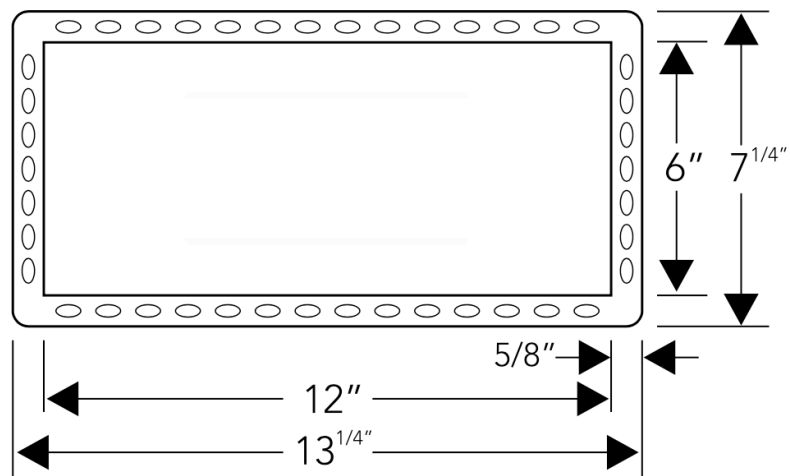

neelnox

LET
THERE
BE **DESIGN.**

FEATURES

- Premium 304 Grade Stainless Steel
- Undermount Profile
- Equipped with SoundDefy™ noise concealing technology
- Sloped bottom ensures proper drainage of water
- Y I B O N D adhesive included to tile the back of the shelf as per client's preference
- No installation hardware required

Model	Profile	Size (Inner)	Size (Outer)	Rim	Depth	Bottom Slope
Y-2	Undermount	12 x 6 inches 305 x 152 mm	13 ¹ / ₄ x 7 ¹ / ₄ inches 335 x 182 mm	5/8 inches 15 mm	3 ³ / ₄ inches 97 mm	3/16 inches 5 mm

Product as shown in polished finish

Y-2P

Dimension in inches

Installation Notes

Cut out size : 13¹/₄ x 7¹/₄ inches

NOTE: Dimensions subject to change without notice.